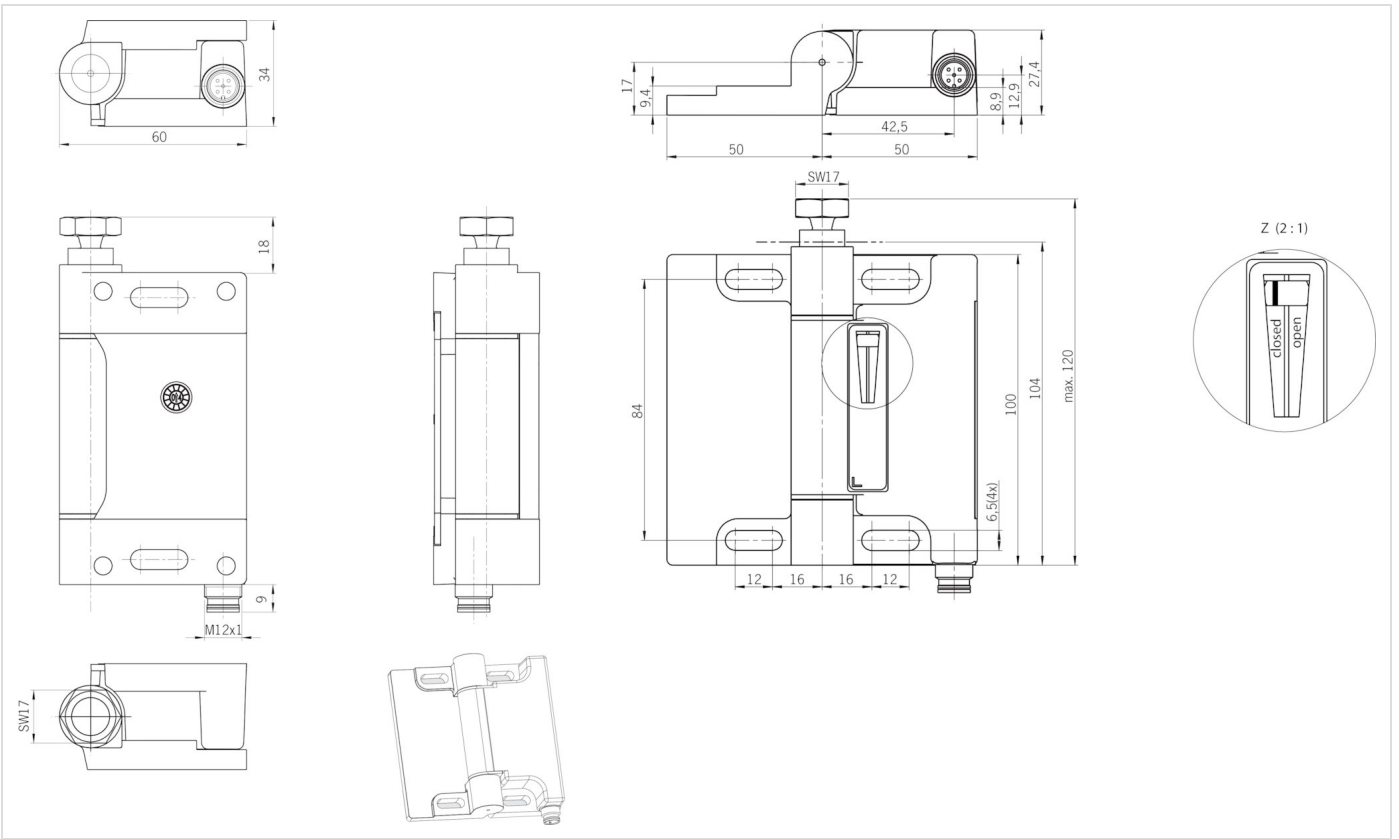

ESH-PRO-11A-1205 (ORDER NO. 095895)

Safety hinge ESH

- ▶ Safety hinge with integrated safety function
- ▶ Ideal use with hinged doors
- ▶ Suitable for profile mounting
- ▶ Connection via plug connector M12

Description

The safety hinges ESH are safety devices for monitoring movable guards, such as doors or covers on machinery or systems.

Important:

During mounting the axes of the hinges used must be exactly aligned.

Switching element

11 Snap-action switching contact 1NC \rightarrow +1NO

Dimension drawing

Technical data

Approvals

Mechanical values and environment

Housing material

	Housing	Die-cast zinc, nickel-plated
Weight	Net	0,8 kg
Ambient temperature		-25 ... 70 °C
Degree of protection		IP67
Mechanical life		1 x 10 ⁶
Max. load as per mechanical life test according to EN 1935		Grade 12 (100kg door weight)
Contact material		Silver
Switching principle		Snap-action switching contact
Installation orientation		Any
Number of door position positively driven contacts		1
Number of NO contacts		1
Actuation frequency		max.1200 1/h
Operating point		4° from fixing point
Positively driven		Approx. 10° from fixing point
Pivoting angle		-10 ... 180 °

Connection cable with straight plug connector M12, 5-pin, 5m

073461
C-M12F05-05X050PU05,0-GA-073461

- ▶ M12 female plug, 4-pin + PE
- ▶ Straight plug connector
- ▶ PUR cable
- ▶ Halogen-free
- ▶ Cable length 5 m
- ▶ With flying lead
- ▶ Cores color-coded