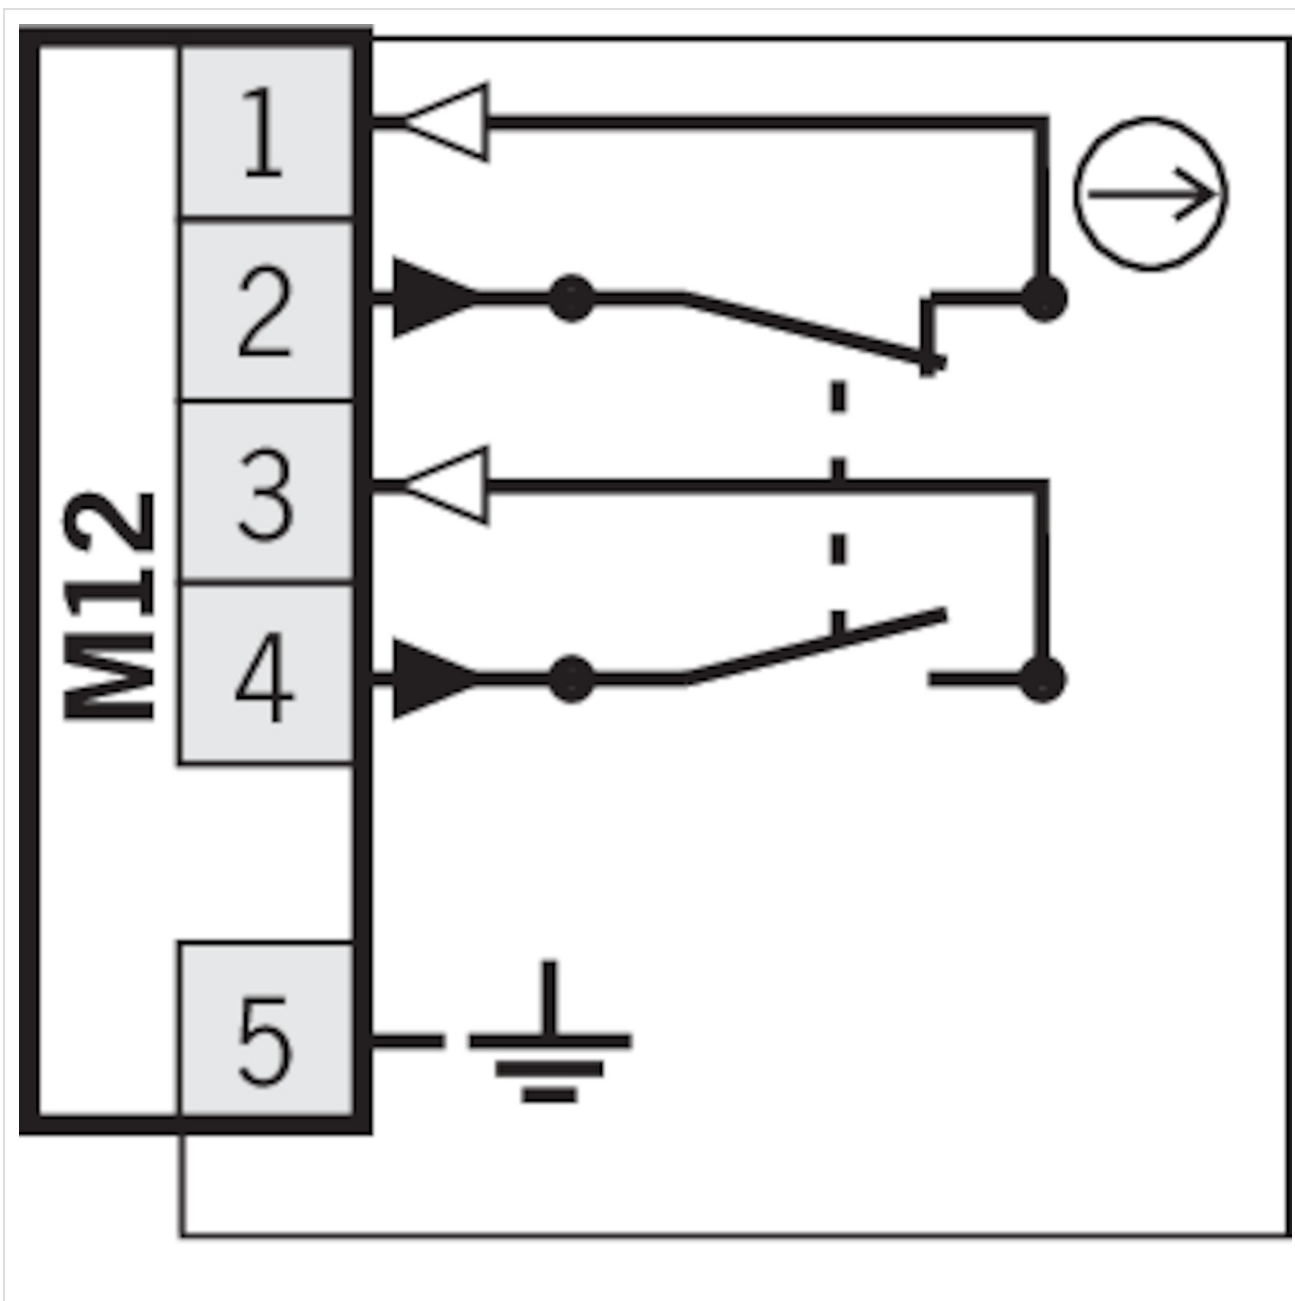

Description

The safety hinges ESH are safety devices for monitoring movable guards, such as doors or covers on machinery or systems.

Important:

During mounting the axes of the hinges used must be exactly aligned.

Switching element

11 Snap-action switching contact 1NC \rightarrow +1NO

Dimension drawing

Technical data

Approvals

Mechanical values and environment

Housing material

	Housing	Die-cast zinc, nickel-plated
Weight	Net	0,8 kg
Ambient temperature		-25 ... 70 °C
Degree of protection		IP67
Mechanical life		1 x 10 ⁶
Max. load as per mechanical life test according to EN 1935		Grade 12 (100kg door weight)
Contact material		Silver
Switching principle		Snap-action switching contact
Installation orientation		Any
Number of door position positively driven contacts		1
Number of NO contacts		1
Actuation frequency		max.1200 1/h
Operating point		4° from fixing point
Positively driven		Approx. 10° from fixing point
Pivoting angle		-10 ... 180 °

Accessories

Connection material

Connection cable with angled plug connector M12, 5-pin, 5m

073462
C-M12F05-05X050PU05,0-GA-073462

- ▶ M12 female plug, 4-pin + PE
- ▶ Angled plug connector
- ▶ PUR cable
- ▶ Halogen-free
- ▶ Cable length 5 m
- ▶ With flying lead
- ▶ Cores color-coded

Connection cable with straight plug connector M12, 5-pin, 5m

073461
C-M12F05-05X050PU05,0-GA-073461

- ▶ M12 female plug, 4-pin + PE
- ▶ Straight plug connector
- ▶ PUR cable
- ▶ Halogen-free
- ▶ Cable length 5 m
- ▶ With flying lead
- ▶ Cores color-coded